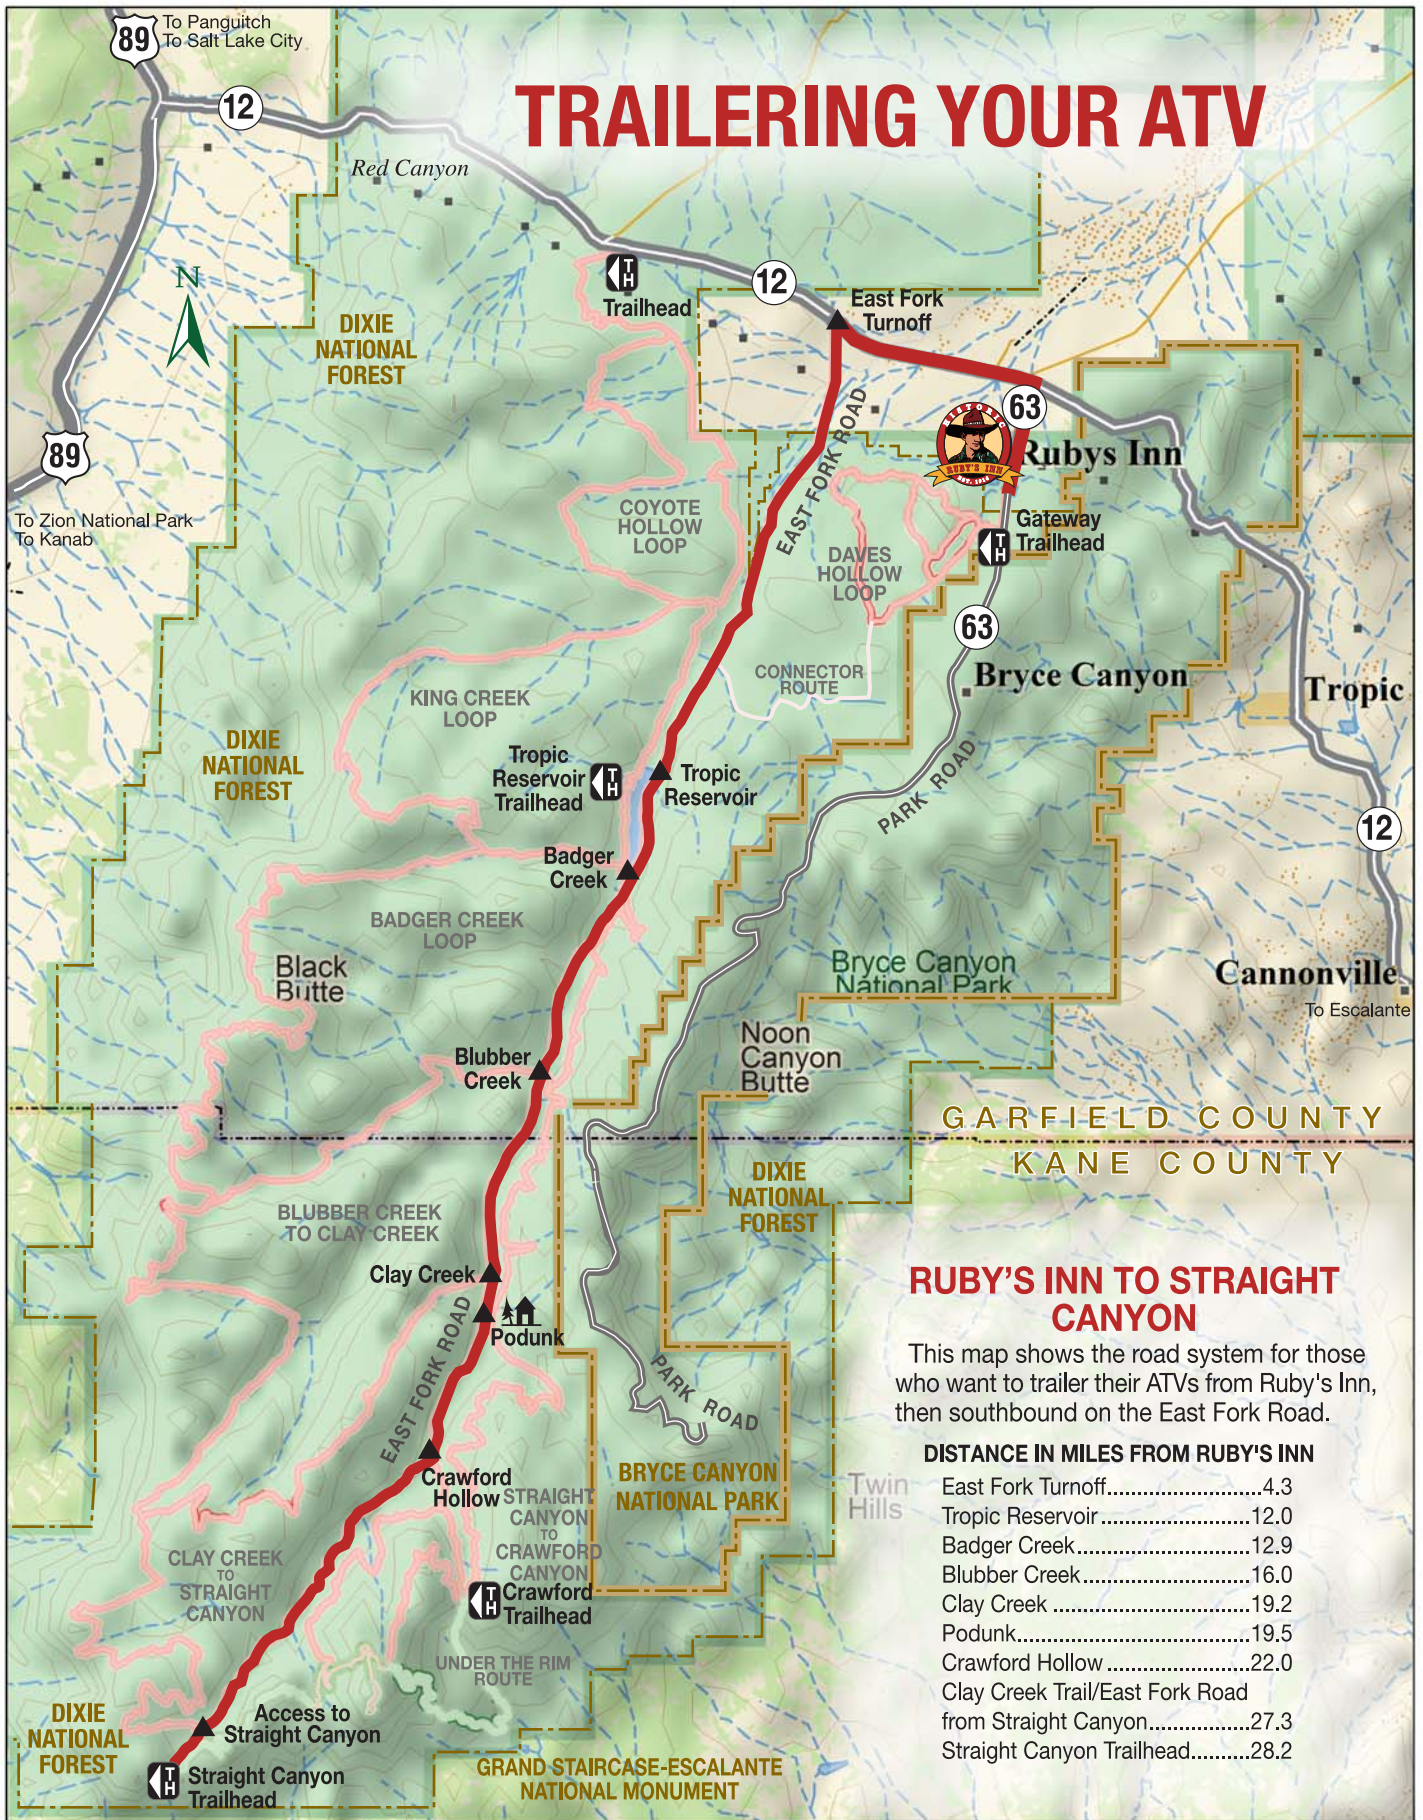

# TRAILERING YOUR ATV

## RUBY'S INN TO STRAIGHT CANYON

This map shows the road system for those who want to trailer their ATVs from Ruby's Inn, then southbound on the East Fork Road.

### DISTANCE IN MILES FROM RUBY'S INN

East Fork Turnoff.....	4.3
Tropic Reservoir.....	12.0
Badger Creek.....	12.9
Blubber Creek.....	16.0
Clay Creek.....	19.2
Podunk.....	19.5
Crawford Hollow.....	22.0
Clay Creek Trail/East Fork Road from Straight Canyon.....	27.3
Straight Canyon Trailhead.....	28.2